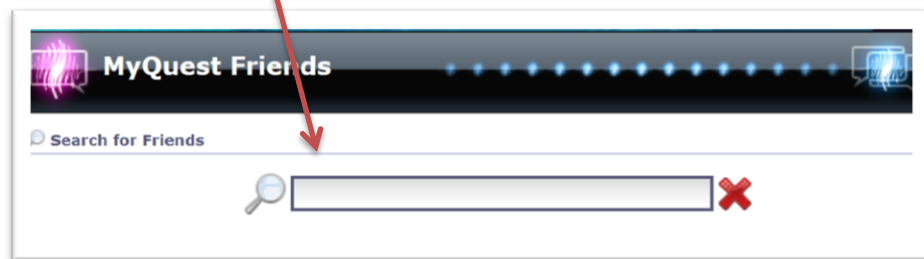

# Making Friends in Destiny Quest

<http://destiny.oakland.k12.mi.us>

1. Select Troy School District. Select your school.
2. Log in using your TSD username and password.

3. Select My Quest from the top of the page.

4. Select Friends from the box on the left side of the screen.

5. Search by first or last name.

6. Click the green check to send your request.