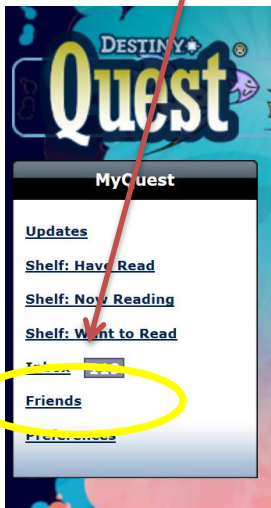

4. Select Friends from the box on the left side of the screen.