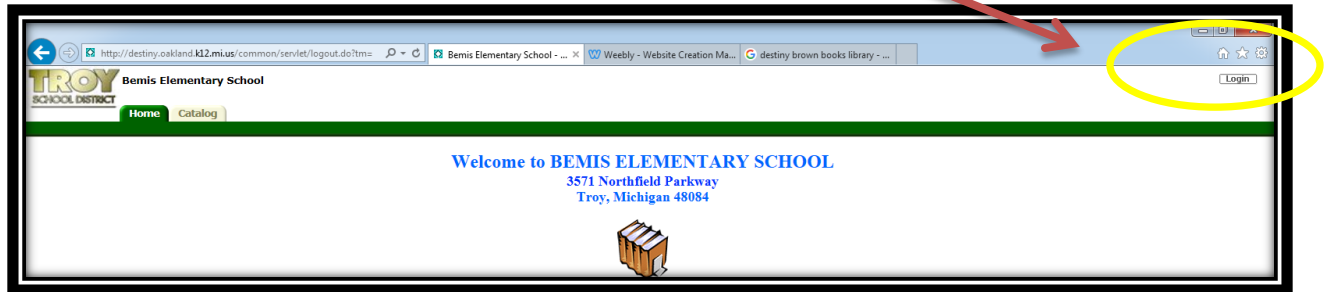

# Making Friends in Destiny Quest

<http://destiny.oakland.k12.mi.us>

1. Select Troy School District. Select your school.
2. Log in using your TSD username and password.

3. Select My Quest from the top of the page.